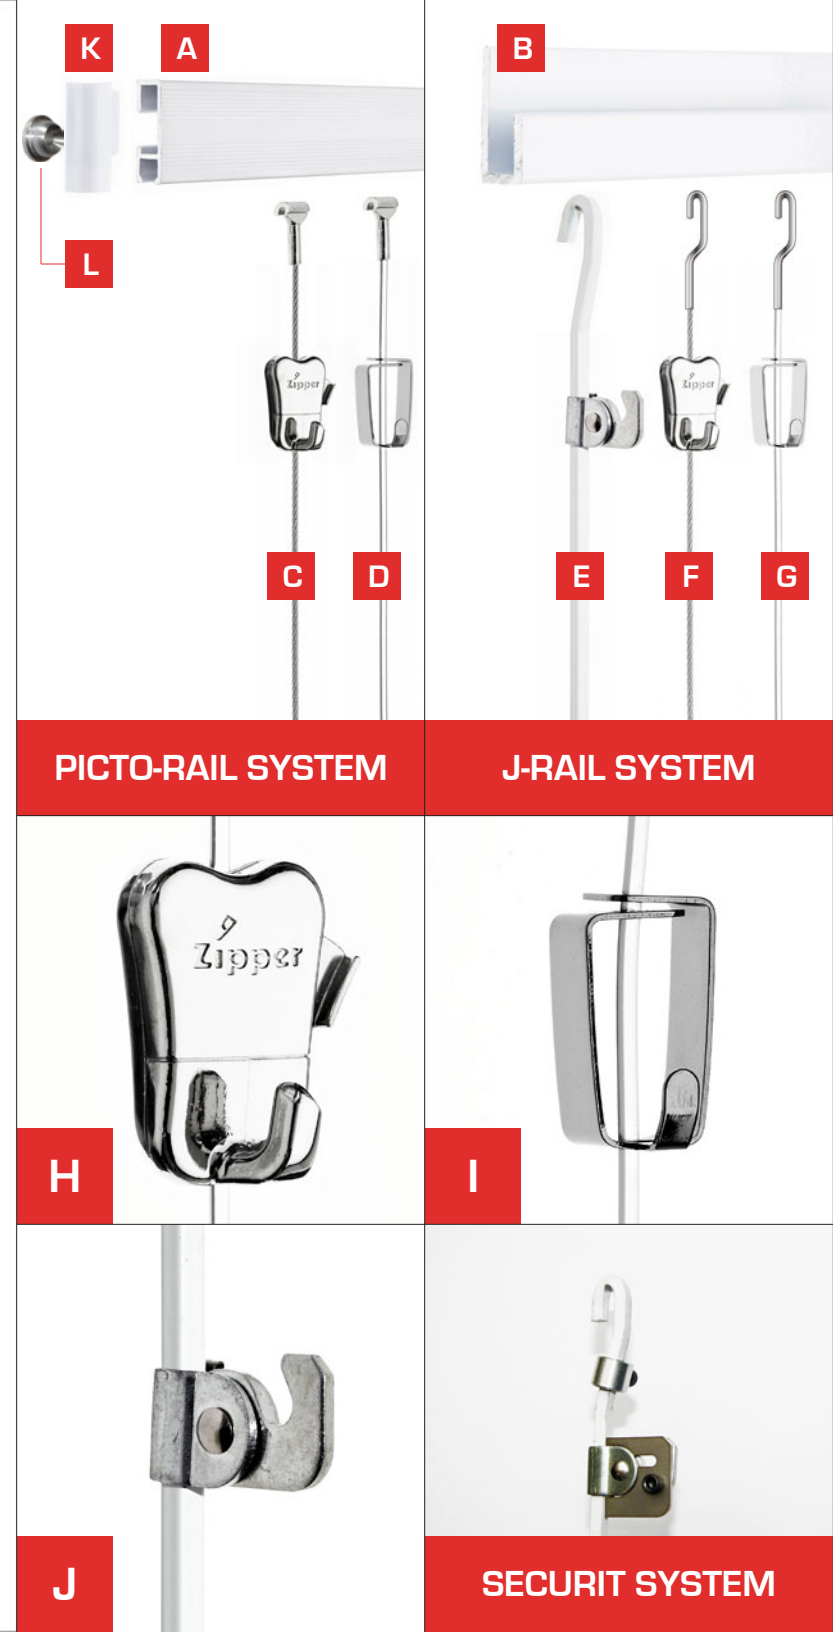

# picto **MAXX** *Picture Hanging Systems*

Our PICTOMAXX System is a universal range of contemporary picture hanging systems for ease of installation and changeability.

## PICTO-RAIL SYSTEM